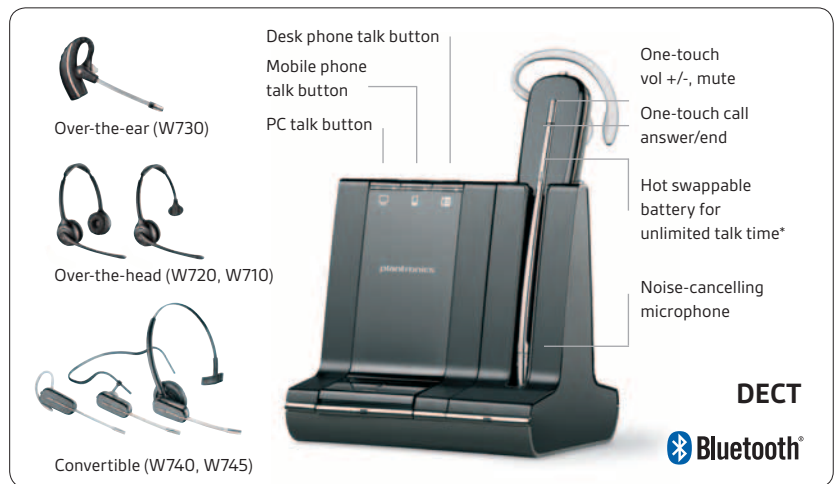

## SUPERIOR CALL MANAGEMENT

- Three-way connectivity lets you easily switch and mix audio between PC, mobile and desk phone calls
- Automatically routes mobile audio to whichever device you pick up – headset or mobile phone
- Easily transfer audio between headset and mobile phone to take calls on-the-road
- UC presence automatically updated when on a PC, mobile or desk phone call
- Energy efficient adaptive power system optimises for range and talk time
- Conference in up to three additional headsets and guests can continue through multiple calls

## SAVI 740/745 INNOVATIVE DESIGN

- Lightest DECT wireless headset on the market
- Three comfortable, customisable wearing styles
- Hot swappable battery for unlimited talk time\*

## PREMIUM SOUND QUALITY

- Advanced wideband audio using CAT-iq technology for high definition voice quality
- Noise-cancelling microphone reduces background noise interruptions
- Enhanced Digital Signal Processing (DSP) provides more natural voice sounds

Savi 740: In order to take advantage of unlimited talk time and charge 2 batteries simultaneously you will need either a Deluxe Charging Cradle kit (84601-01) or a Deluxe USB Charging Kit (84603-01).